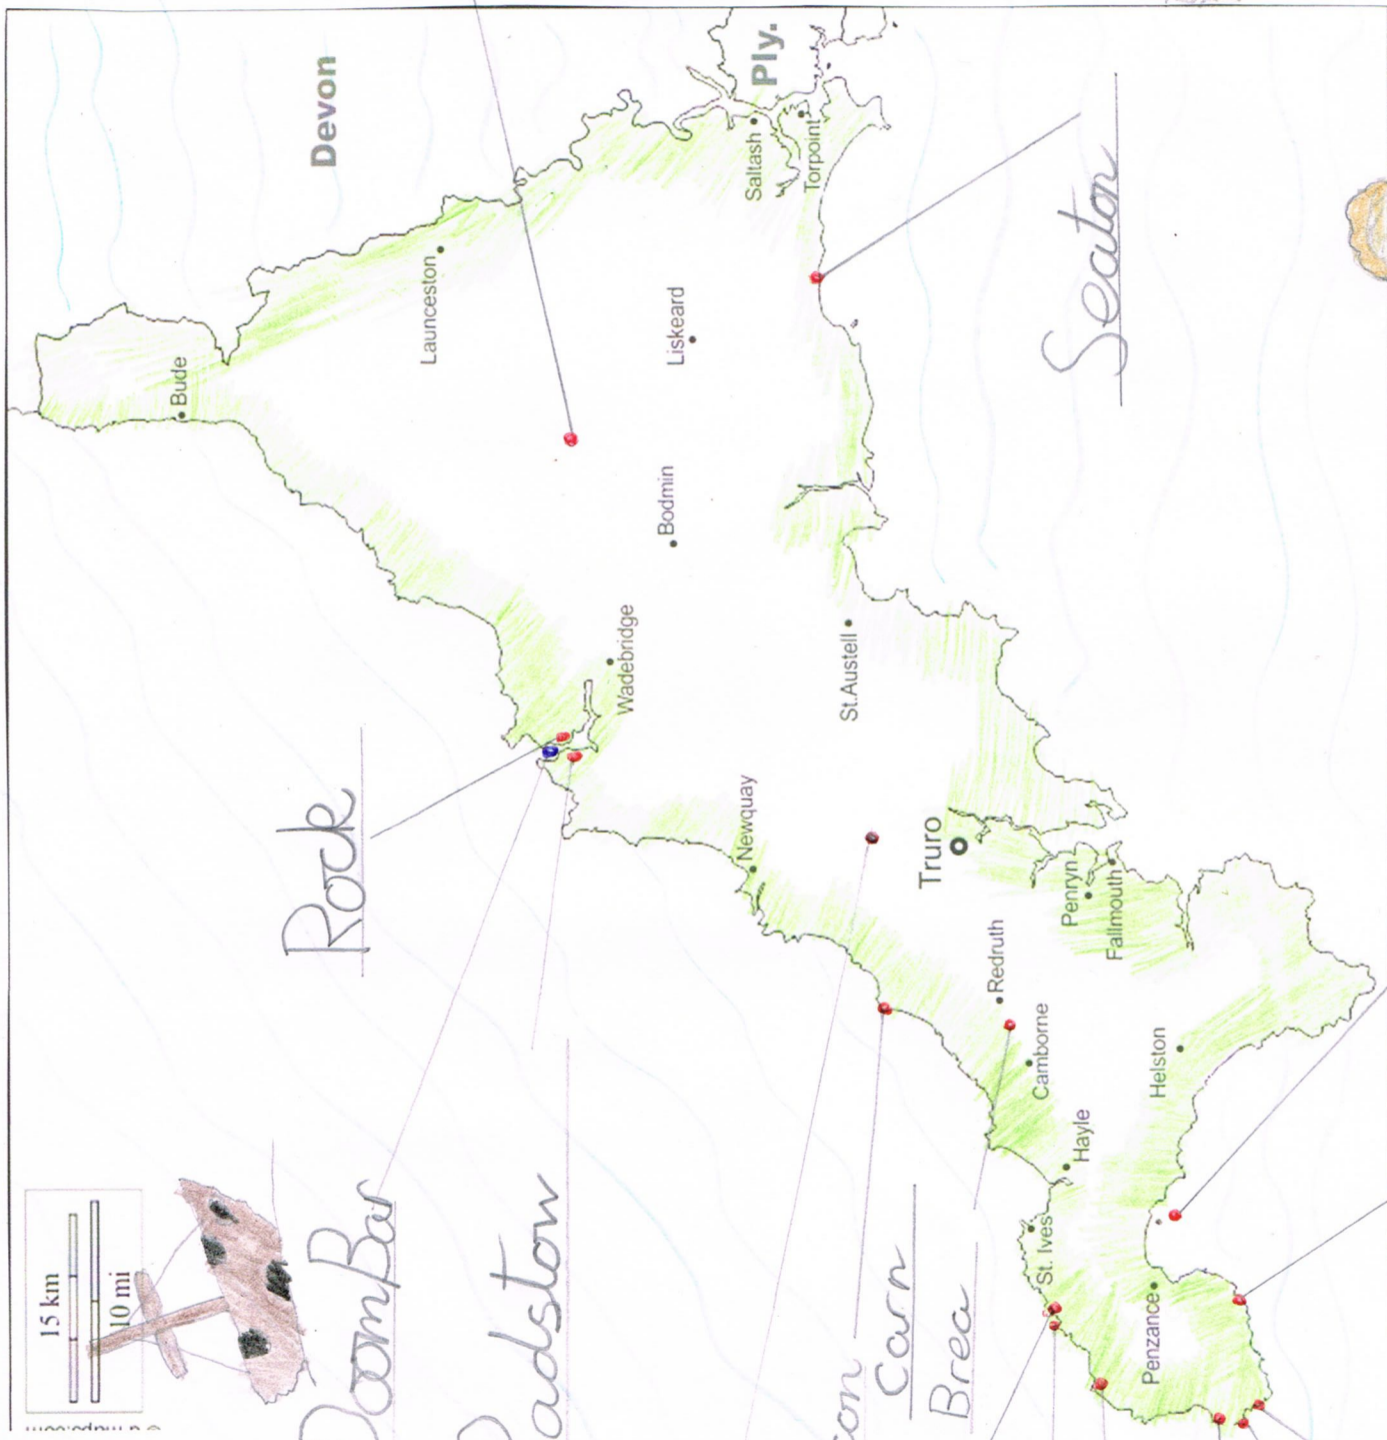

Storyteller's Map of Cornwall

Rock

The Doom Bar

Padstow

St. Agnes Beacon

Zennor

Gurnard's Head

Sennen Cove

Land's End

Porth Cornwall

St. Michael's Mount

Lamorna

Bodmin Moor